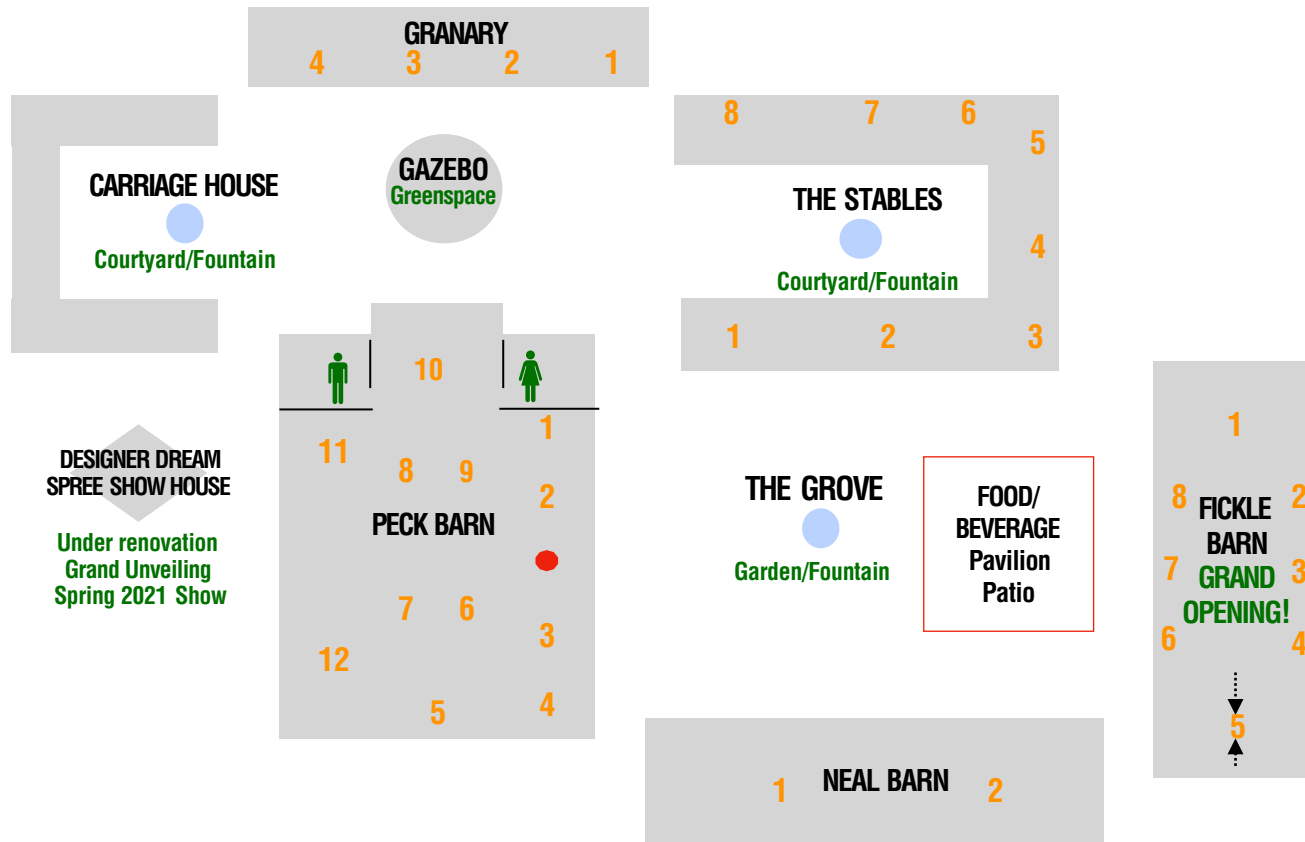

# The Fall 2020 Show Layout

## GRANARY

- 1 The French Corner
- 2 Mesquite Woodworks
- 3 Sheila Lynch
- 4 Brocante French Antiques

## FICKLE BARN

- 1 Fickle International
- 2 l'art et l'automobile
- 3 Nomads Loom
- 4 Mary Baldwin Art
- 5 Cuckoo's Nest
- 6 L Harrison Fine Art
- 7 HH Walker & Company
- 8 South of the Pecos

## THE GROVE

Food  
Beverages  
Full Bar by...

Thai Cowboy  
Bistro 108/Celebrations  
Oh My Tea